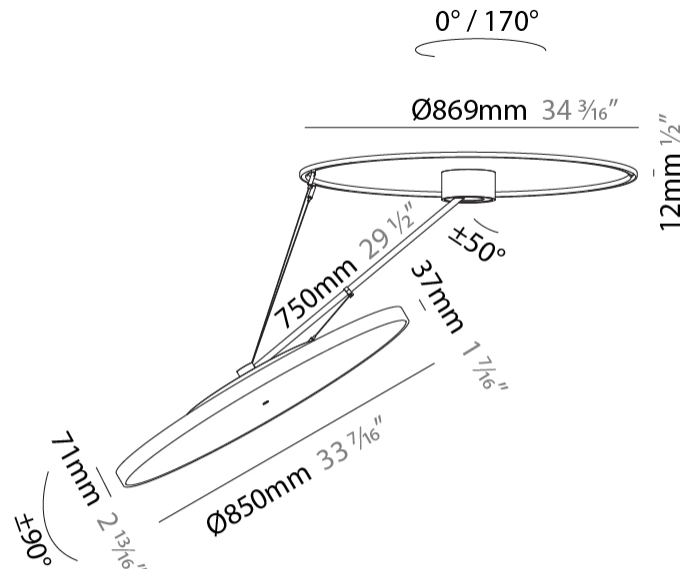

GENERAL

Series: Sign Diva Dancer
Subseries: Sign Diva Dancer Korona
Brand: Prolicht
Division: Architectural
Mounting Type: Suspension
Mounting Location: Ceiling
Subcategory: Pendant

PHYSICAL

Shape: Round
Diameter (mm): 850
Diameter (in): 33 7/16
Height (mm): 870
Height (in): 34 1/4
Light Distribution: Adjustable / Direct
Weight (kg): 10.5
Weight (lbs): 23.1
Diffuser: PMMA - Opal / Micro-Prism / Sparkling Secret / Vintage Industrial
Fixture Finish: SSR / BKV / CWI / CRY / HAB / UFT / ITA / RUA / FTG / MYG / LOD / PUS / FRO / FUP / KIA / POP / BLS / SPG / MEY / GOH / GUM / CHC / COM / ABZ / JAG / OBR / MOS / ROR
Fixture Material: Extruded Aluminum / Steel

ELECTRICAL

Lamp Type: LED (Zhaga Standard)
Input Wattage (W): 96.8
Total Output Wattage (W): 76.8
Dimming: Tri-Mode (Non-Dimming and Phase Dimming (120Vac only) and 0-10V Dimming)
Driver Included: Yes
Driver Location: Integrated
Driver Type: Constant Current - Universal
Driver Class: Class 2
Input Voltage (V): 120 - 277
Constant Current (MA): 600

LED

Color Temperature (°K): 2700 / 3000 / 4000
Max. Delivered Lumen (lm): 11160 / 11388 / 11620
CRI: >90 CRI
Lamp Life (hrs): 50000

OPTICAL

Adjustability: Rotational Canopy 170°; Tilting Canopy ±50°; Tilting Head ±90°

RATINGS AND CERTIFICATIONS

Certified By: Certified for North American Standards
IP rating: IP20