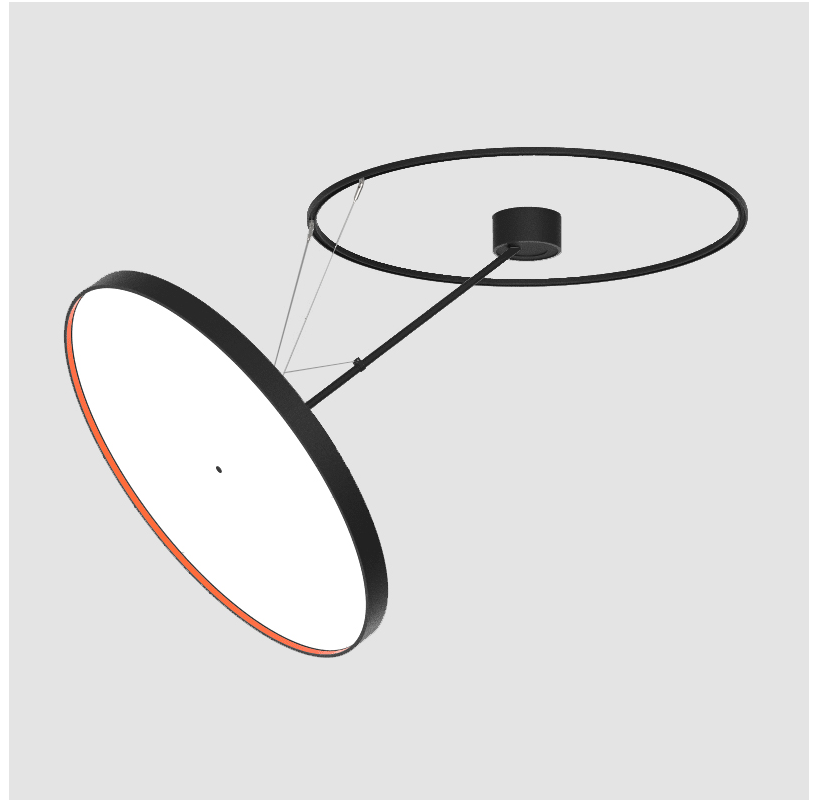

SIGN DIVA DANCER KORONA SUSPENSION

A30881-

base number LED Dimming Color Temperature Finishes (Diamond) Finishes (Triangle) Finishes (Circle) Diffuser

- To build a product code in our configurator select the specify button on the base model # product page
- To build a manual product code on this datasheet choose from the options listed below in blue font and add the suffix to the base model #

GENERAL

Series: Sign Diva Dancer
 Subseries: Sign Diva Dancer Korona
 Brand: Prolicht
 Division: Architectural
 Mounting Type: Suspension
 Mounting Location: Ceiling
 Subcategory: Pendant

PHYSICAL

Shape: Round
 Diameter (mm): 850
 Diameter (in): 33 7/16
 Height (mm): 870
 Height (in): 34 1/4
 Light Distribution: Adjustable / Direct
 Weight (kg): 10.5
 Weight (lbs): 23.1
 Diffuser: PMMA - Opal / Micro-Prism / Sparkling Secret / Vintage Industrial
 Fixture Finish: SSR / BKV / CWI / CRY / HAB / UFT / ITA / RUA / FTG / MYG / LOD / PUS / FRO / FUP / KIA / POP / BLS / SPG / MEY / GOH / GUM / CHC / COM / ABZ / JAG / OBR / MOS / ROR
 Fixture Material: Extruded Aluminum / Steel

LED

Color Temperature (°K): 2700 / 3000 / 4000
 Max. Delivered Lumen (lm): 11160 / 11388 / 11620
 CRI: >90 CRI
 Lamp Life (hrs): 50000

OPTICAL

Adjustability: Rotational Canopy 170°; Tilting Canopy ±50°; Tilting Head ±90°

RATINGS AND CERTIFICATIONS

Certified By: Certified for North American Standards
 IP rating: IP20

SIGN DIVA DANCER KORONA SUSPENSION

A30881-

PROJECT

TYPE

SPECIFIER

QUANTITY