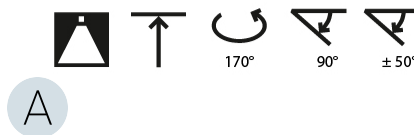

GENERAL

Series: Sign Diva Dancer
Subseries: Sign Diva Dancer Korona
Brand: Prolicht
Division: Architectural
Mounting Type: Suspension
Mounting Location: Ceiling
Subcategory: Pendant

PHYSICAL

Shape: Round
Diameter (mm): 850
Diameter (in): 33 7/16
Height (mm): 870
Height (in): 34 1/4
Light Distribution: Adjustable / Direct
Weight (kg): 10.5
Weight (lbs): 23.1
Diffuser: PMMA - Opal / Micro-Prism / Sparkling Secret / Vintage Industrial
Fixture Finish: SSR / BKV / CWI / CRY / HAB / UFT / ITA / RUA / FTG / MYG / LOD / PUS / FRO / FUP / KIA / POP / BLS / SPG / MEY / GOH / GUM / CHC / COM / ABZ / JAG / OBR / MOS / ROR
Fixture Material: Extruded Aluminum / Steel

ELECTRICAL

Lamp Type: LED (Zhaga Standard)
Input Wattage (W): 96.8
Total Output Wattage (W): 76.8
Dimming: Tri-Mode (Non-Dimming and Phase Dimming (120Vac only) and 0-10V Dimming)
Driver Included: Yes
Driver Location: Integrated
Driver Type: Constant Current - Universal
Driver Class: Class 2
Input Voltage (V): 120 - 277
Constant Current (MA): 600

LED

Color Temperature (°K): 2700 / 3000 / 4000
Max. Delivered Lumen (lm): 11160 / 11388 / 11620
CRI: >90 CRI
Lamp Life (hrs): 50000

OPTICAL

Adjustability: Rotational Canopy 170°; Tilting Canopy ±50°; Tilting Head ±90°

RATINGS AND CERTIFICATIONS

Certified By: Certified for North American Standards
IP rating: IP20