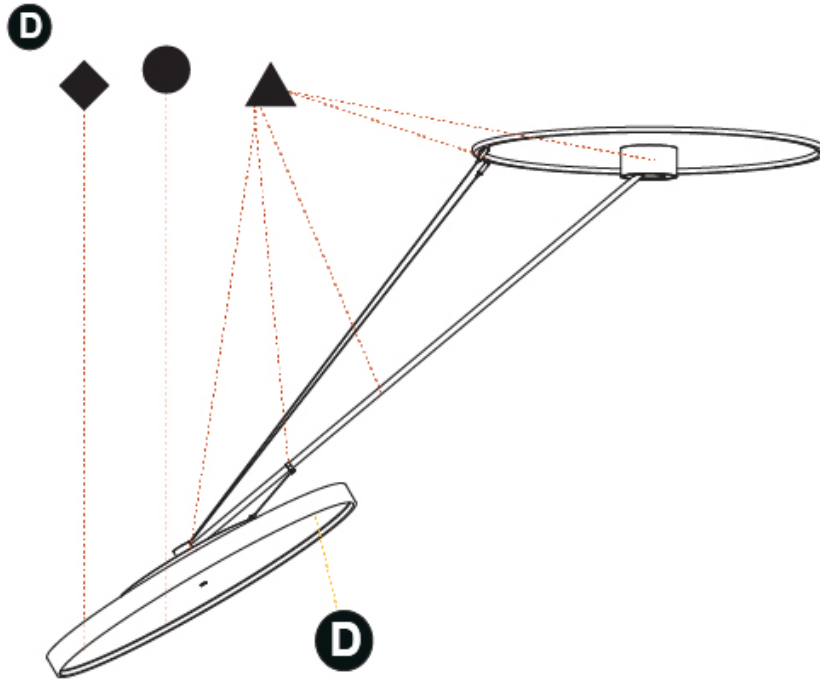

SIGN DIVA DANCER KORONA SUSPENSION

A30882-

PROJECT
TYPE
SPECIFIER
QUANTITY
DATE